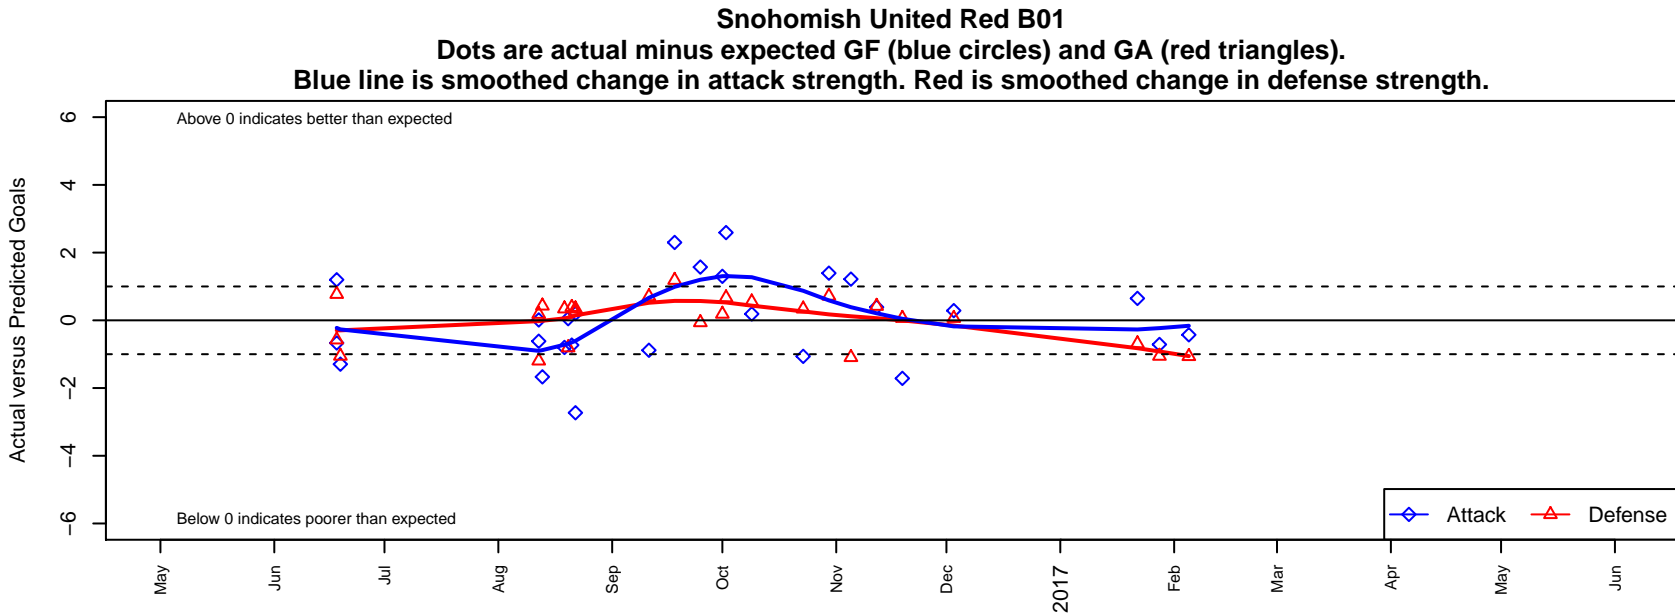

Snohomish United Red B01

Snohomish Youth SC
 Snohomish, WA
 B01 total strength=1336
 attack=7.72 defense=5.33
 fall league = RCL B01 Div 4
 notes= Aune 2016

alt names used:
 SNOHOMISH UNITED B01RED- AUNE (WA)
 SNOHOMISH UNITED Red B
 SNOHOMISH UNITED B01RED- AUNE (WA)
 SNOHOMISH UNITEDB01RED- AUNE
 SNOHOMISH UNITED Red B

Venues played:
 2016 Snohomish United Invt Gold
 2016 REDAPT Cup Gold U16
 2016 Bigfoot Silver U16
 2016 RCL B01 Div 4
 2016 WYS Presidents Cup B01 Div 2

**attack and defense variance (black dot)
relative to other teams
and top 10 in region**