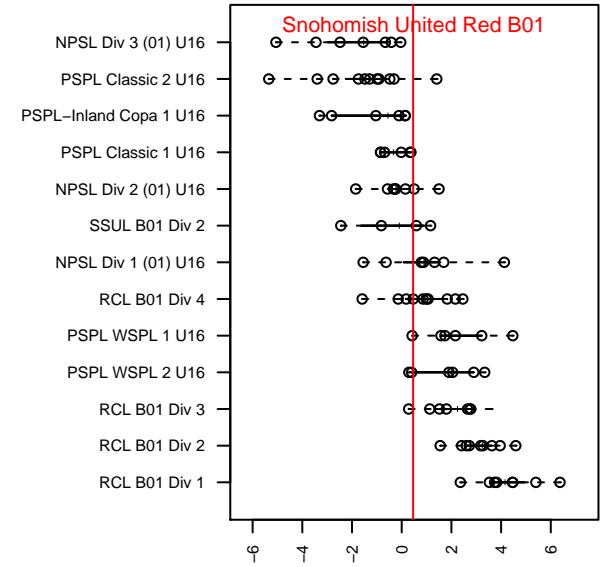

**attack and defense rating
relative to others at age
and all opponents in last 13 months**